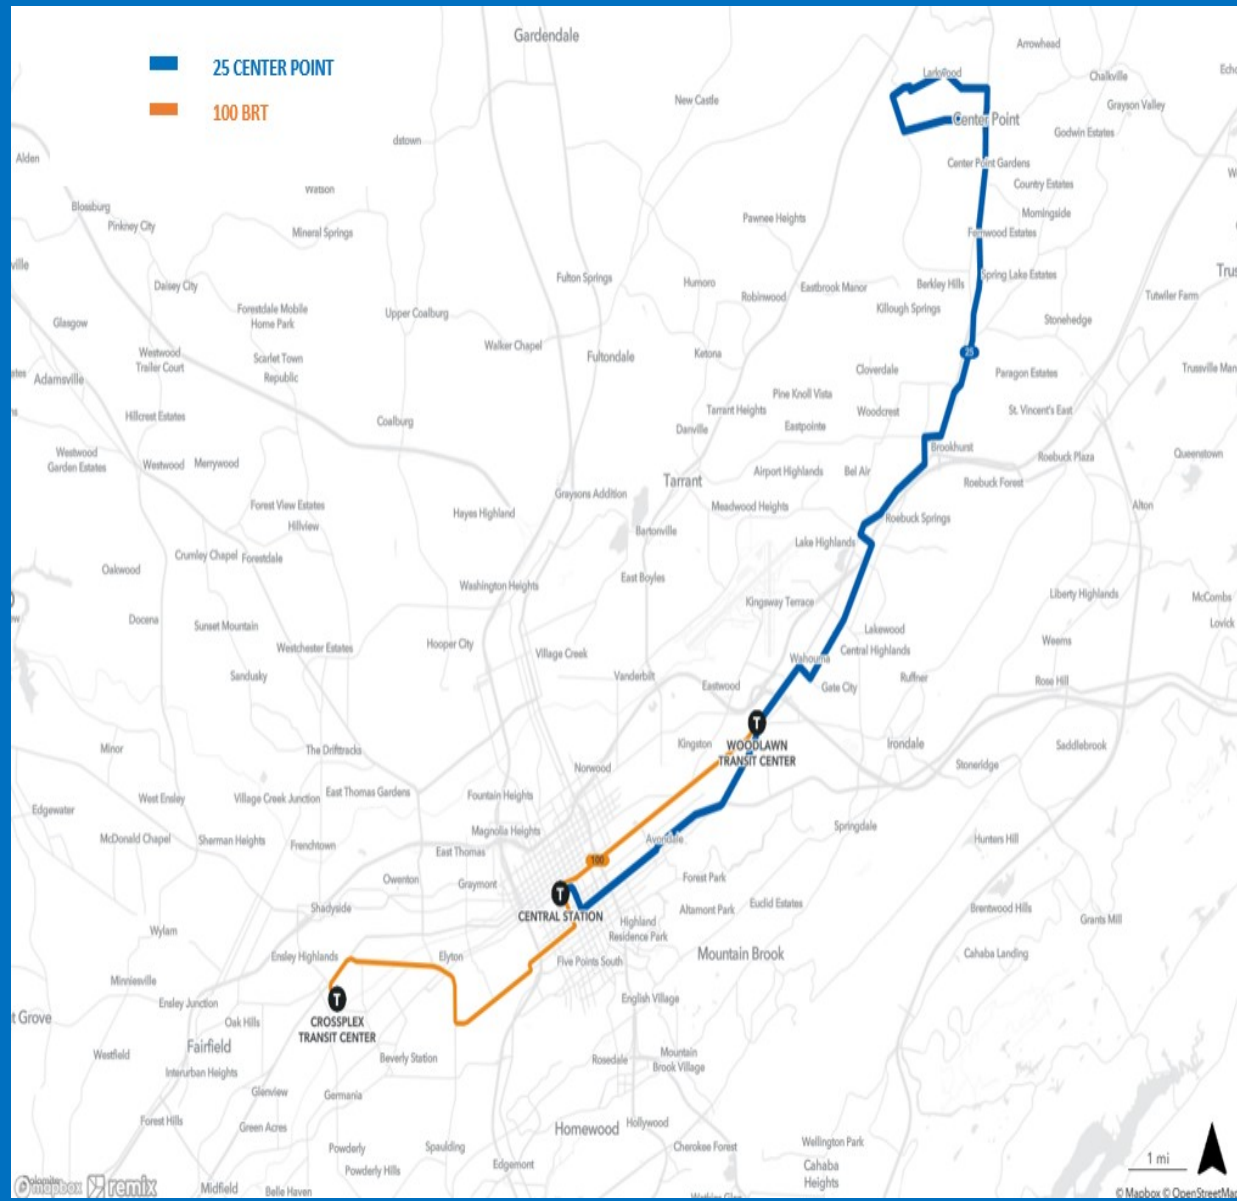

Central Station	3rd Ave S & 43rd St	Woodlawn Transit Center	Woodlawn Transit Center	1st Ave N & 68th St	Center-Point Hwy & 23rd Ave	Walmart Roebuck	Center-Point Hwy & 23rd Ave	Walmart Roebuck	1st Ave N & 68th St	Jefferson State	Jefferson State	Center-Point Hwy & 23rd Ave	Walmart Roebuck	Center-Point Hwy & 23rd Ave	Walmart Roebuck	1st Ave N & 68th St	Woodlawn Transit Center	Woodlawn Transit Center	3rd Ave S & 43rd St	Central Station
6:30 AM	6:40 AM	6:46 AM	6:52 AM	6:56 AM	7:08 AM	7:21 AM	7:07 AM	7:08 AM	7:21 AM	7:33 AM	7:35 AM	7:07 AM	7:20 AM	7:33 AM	7:35 AM	7:47 AM	7:37 AM	7:45 AM	7:45 AM	7:57 AM
7:15 AM	7:25 AM	7:31 AM	7:37 AM	7:41 AM	7:53 AM	8:06 AM	8:32 AM	8:06 AM	8:06 AM	8:18 AM	8:20 AM	8:32 AM	8:45 AM	8:58 AM	9:02 AM	9:10 AM	9:02 AM	9:10 AM	9:10 AM	9:22 AM
8:00 AM	8:10 AM	8:16 AM	8:22 AM	8:26 AM	8:38 AM	8:51 AM	9:17 AM	8:51 AM	8:51 AM	9:03 AM	9:05 AM	9:17 AM	9:30 AM	9:43 AM	9:47 AM	9:55 AM	9:47 AM	9:55 AM	9:55 AM	10:07 AM
8:45 AM	8:55 AM	9:01 AM	9:07 AM	9:11 AM	9:23 AM	9:36 AM	10:02 AM	9:36 AM	9:36 AM	9:48 AM	9:50 AM	10:02 AM	10:15 AM	10:28 AM	10:32 AM	10:40 AM	10:32 AM	10:40 AM	10:40 AM	10:52 AM
9:30 AM	9:40 AM	9:46 AM	9:52 AM	9:56 AM	10:08 AM	10:21 AM	10:37 AM	10:21 AM	10:21 AM	10:23 AM	10:25 AM	10:37 AM	10:50 AM	11:03 AM	11:07 AM	11:15 AM	11:07 AM	11:15 AM	11:15 AM	11:27 AM
10:15 AM	10:25 AM	10:31 AM	10:37 AM	10:41 AM	10:53 AM	11:06 AM	11:32 AM	11:06 AM	11:06 AM	11:18 AM	11:20 AM	11:32 AM	11:45 AM	11:58 AM	12:02 PM	12:10 PM	12:02 PM	12:10 PM	12:10 PM	12:22 PM
11:00 AM	11:10 AM	11:16 AM	11:22 AM	11:26 AM	11:38 AM	11:51 AM	12:17 PM	11:51 AM	11:51 AM	12:03 PM	12:05 PM	12:17 PM	12:30 PM	12:43 PM	12:47 PM	12:55 PM	12:47 PM	12:55 PM	12:55 PM	1:07 PM
11:45 AM	11:55 AM	12:01 PM	12:07 PM	12:11 PM	12:23 PM	12:36 PM	1:02 PM	12:36 PM	12:36 PM	12:48 PM	12:50 PM	1:02 PM	1:15 PM	1:28 PM	1:32 PM	1:40 PM	1:32 PM	1:40 PM	1:40 PM	1:52 PM
12:30 PM	12:40 PM	12:46 PM	12:52 PM	12:56 PM	1:08 PM	1:21 PM	1:47 PM	1:21 PM	1:21 PM	1:33 PM	1:35 PM	1:47 PM	2:00 PM	2:13 PM	2:17 PM	2:25 PM	2:17 PM	2:25 PM	2:25 PM	2:37 PM
1:15 AM	1:25 AM	1:31 AM	1:37 AM	1:41 AM	1:53 AM	2:06 AM	2:32 AM	2:06 AM	2:06 AM	2:18 AM	2:20 AM	2:32 AM	2:45 AM	2:58 AM	3:02 AM	3:10 AM	3:02 AM	3:10 AM	3:10 AM	3:22 AM
2:00 AM	2:10 AM	2:16 AM	2:22 AM	2:26 AM	2:38 AM	2:51 AM	3:17 AM	2:51 AM	2:51 AM	3:03 AM	3:05 AM	3:17 AM	3:30 AM	3:43 AM	3:47 AM	3:55 AM	3:47 AM	3:55 AM	3:55 AM	4:07 AM
2:45 AM	2:55 AM	3:01 AM	3:07 AM	3:11 AM	3:23 AM	3:36 AM	4:02 AM	3:36 AM	3:36 AM	3:48 AM	3:50 AM	4:02 AM	4:15 AM	4:28 AM	4:32 AM	4:40 AM	4:32 AM	4:40 AM	4:40 AM	4:52 AM
3:30 AM	3:40 AM	3:46 AM	3:52 AM	3:56 AM	4:08 AM	4:21 AM	4:47 AM	4:21 AM	4:21 AM	4:33 AM	4:35 AM	4:47 AM	5:00 AM	5:13 AM	5:17 AM	5:25 AM	5:17 AM	5:25 AM	5:25 AM	5:37 AM
4:15 AM	4:25 AM	4:31 AM	4:37 AM	4:41 AM	4:53 AM	5:06 AM	5:32 AM	5:06 AM	5:06 AM	5:18 AM	5:20 AM	5:32 AM	5:45 AM	5:58 AM	6:02 AM	6:10 AM	6:02 AM	6:10 AM	6:10 AM	6:22 AM
5:00 AM	5:10 AM	5:16 AM	5:22 AM	5:26 AM	5:38 AM	5:51 AM	6:17 AM	5:51 AM	5:51 AM	6:03 AM	6:05 AM	6:17 AM	6:30 AM	6:43 AM	6:47 AM	6:55 AM	6:47 AM	6:55 AM	6:55 AM	7:07 AM
5:45 AM	5:55 AM	6:01 AM	6:07 AM	6:11 AM	6:23 AM	6:36 AM	7:02 AM	6:36 AM	6:36 AM	6:48 AM	6:50 AM	7:02 AM	7:15 AM	7:28 AM	7:32 AM	7:40 AM	7:32 AM	7:40 AM	7:40 AM	7:52 AM
6:30 AM	6:40 AM	6:46 AM	6:52 AM	6:56 AM	7:08 AM	7:21 AM	7:47 AM	7:08 AM	7:21 AM	7:33 AM	7:35 AM	7:47 AM	8:00 AM	8:13 AM	8:17 AM	8:25 AM	8:17 AM	8:25 AM	8:25 AM	8:37 AM
7:15 AM	7:25 AM	7:31 AM	7:37 AM	7:41 AM	7:53 AM	8:06 AM	8:18 AM	8:06 AM	8:06 AM											

For more information : Call 521-0101 or visit our website : www.maxtransit.org