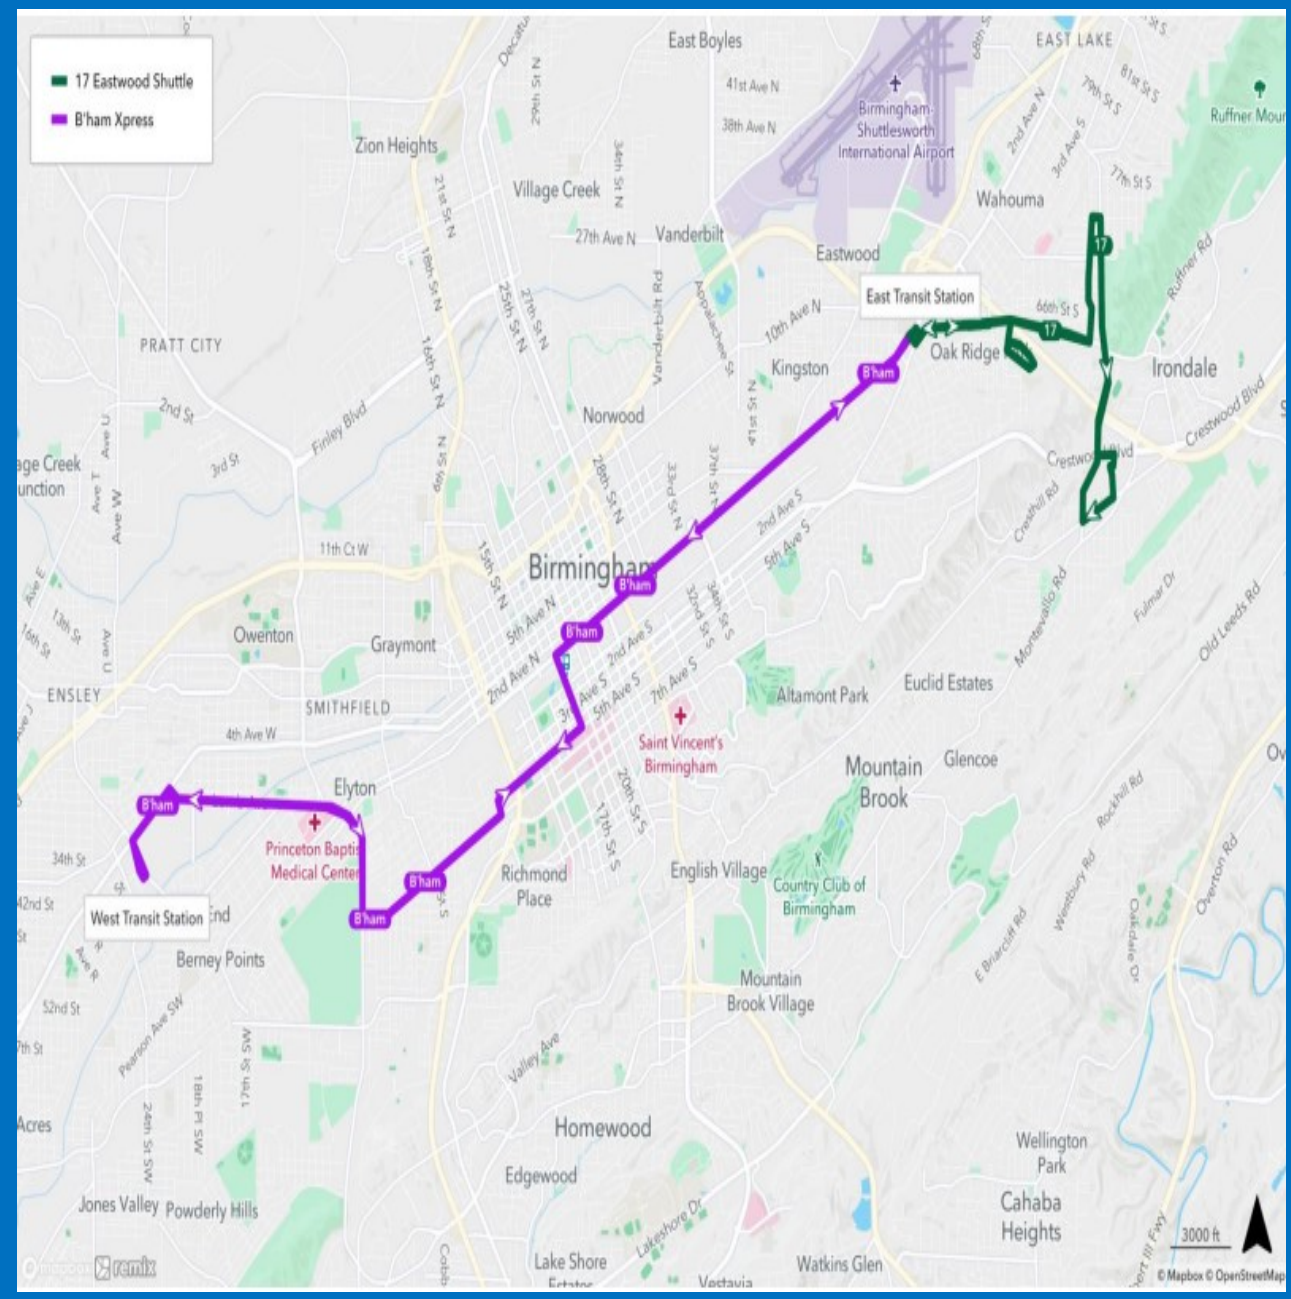

SATURDAY

OUTBOUND Woodlawn Transit Center	OUTBOUND Brussels Circle & Dublin Ave.	OUTBOUND Georgia Rd & Kimberly	OUTBOUND Eastwood Walmart	INBOUND Eastwood Walmart	INBOUND Kimberly Ave & Georgia Rd	INBOUND Woodlawn Transit Center
6 :45 AM	6:50 AM	6:56 AM	7:04 AM	7:04 AM	7:13 AM	7:20 AM
7:30 AM	7:35 AM	7:41 AM	7:49 AM	7:49 AM	7:58 AM	8:05 AM
8:15 AM	8:20 AM	8:26 AM	8:34 AM	8:34 AM	8:43 AM	8:50 AM
9:00 AM	9:05 AM	9:11 AM	9:19 AM	9:19 AM	9:28 AM	9:35 AM
9:45 AM	9:50 AM	9:56 AM	10:04AM	10:04AM	10:13 AM	10:20 AM
10:30AM	10:35 AM	10:41 AM	10:49 AM	10:49 AM	10:58 AM	11:05 AM
11:15 AM	11:20 AM	11:26 AM	11:34 AM	11:34 AM	11:43 AM	11:50 AM
12:00 PM	12:05 PM	12:11 AM	12:19 PM	12:19 PM	12:28 PM	12:35 PM
12:45 PM	12:50 PM	12:56 PM	1:04 PM	1:04 PM	1:13 PM	12:28 PM
1:30 PM	1:35 PM	1:41 PM	1:49 PM	1:49 PM	1:58 PM	2:05 PM
2:15 PM	2:20 PM	2:26 PM	2:34 PM	2:34 PM	2:43 PM	2:50 PM
3:00P M	3:05 PM	3:11 PM	3:19 PM	3:19 PM	3:28 PM	3:35 PM
3:45 PM	3:50 PM	3:56 PM	4:04 PM	4:04 PM	4:13 PM	4:20 PM
4:30 PM	4:35 PM	4:41 PM	4:49 AM	4:49 AM	4:58 PM	5:05 PM
5:15 PM	5:20 PM	5:26PM	5:34 PM	5:34 PM	5:43 PM	5:50 PM
6:00 PM	6:05 PM	6:11 PM	6:19 PM	6:19 PM	6:28 PM	6:35 PM
6:45 PM	6:50 PM	6:56 PM	7:04 PM	7:04 PM	7:13 PM	7:20 PM
7:30 PM	7:35 PM	7:41 PM	7:49 PM	7:49 PM	7:58 PM	8:05 PM

For more information : Call 521-0101 or visit our website : www.maxtransit.org