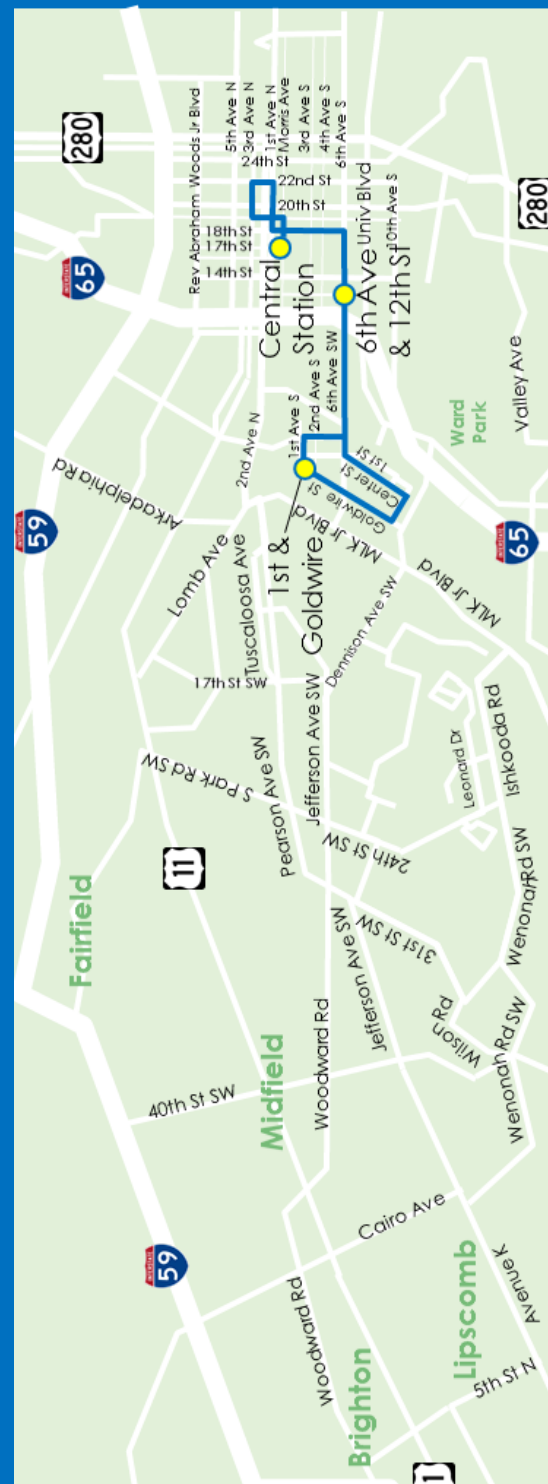

8 Central - 6th Ave & 12th St - 2nd Ave & Goldwire/1st Ave & Goldwire

Saturday Outbound

Central Station	6th Ave & 12th St	Arrive 2nd Ave S & Goldwire	Arrive 1st Ave S & Goldwire
-	-	-	-
7:00 AM	7:10 AM	7:18 AM	-
7:39 AM	7:50 AM	7:59 AM	-
8:20 AM	8:32 AM	8:41 AM	-
9:03 AM	9:15 AM	9:23 AM	-
9:44 AM	9:55 AM	10:05 AM	-
10:25 AM	10:37 AM	10:46 AM	-
11:05 AM	11:17 AM	11:28 AM	-
11:52 AM	12:05 PM	12:15 PM	-
12:38 PM	12:50 PM	12:59 PM	-
1:19 PM	1:32 PM	-	1:43 PM
2:04 PM	2:15 PM	-	2:29 PM
2:55 PM	3:06 PM	-	3:18 PM
3:42 PM	3:56 PM	-	4:09 PM
4:36 PM	4:48 PM	-	5:03 PM
5:26 PM	5:39 PM	-	5:54 PM
6:17 PM	6:31 PM	-	6:42 PM
7:05 PM	7:16 PM	-	7:30 PM
7:49 PM	8:00 PM	-	8:14 PM
8:35 PM	8:46 PM	-	8:57 PM

8 2nd Ave & Goldwire/1st Ave & Goldwire - 6th Ave & 12th St - Central

Saturday Inbound

Leave 2nd Ave S & Goldwire	Leave 1st Ave S & Goldwire	6th Ave S & 12th St	Central Station
6:40 AM	-	6:46 AM	6:55 AM
7:21 AM	-	7:28 AM	7:34 AM
8:02 AM	-	8:09 AM	8:15 AM
8:44 AM	-	8:51 AM	8:58 AM
9:26 AM	-	9:33 AM	9:39 AM
10:08 AM	-	10:14 AM	10:20 AM
10:49 AM	-	10:55 AM	11:00 AM
11:31 AM	-	11:38 AM	11:47 AM
12:18 PM	-	12:26 PM	12:33 PM
1:02 PM	-	1:08 PM	1:14 PM
-	1:46 PM	1:53 PM	1:59 PM
-	2:32 PM	2:40 PM	2:50 PM
-	3:21 PM	3:29 PM	3:37 PM
-	4:12 PM	4:23 PM	4:31 PM
-	5:06 PM	5:13 PM	5:21 PM
-	5:57 PM	6:04 PM	6:12 PM
-	6:45 PM	6:54 PM	7:00 PM
-	7:33 PM	7:38 PM	7:44 PM
-	8:17 PM	8:23 PM	8:30 PM
-	9:00 PM	9:09 PM	9:13 PM

8 Central - 6th Ave & 12th St - 2nd Ave & Goldwire/1st Ave & Goldwire