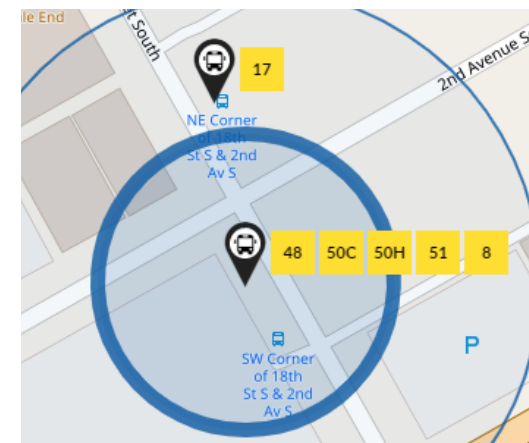

Live service updates are also available online at www.maxtransit.org

8 Sixth Ave S

Effective June 2019

6th Ave & 12th St
2nd Ave/1st Ave & Goldwire

www.maxtransit.org

8 Central - 6th Ave & 12th St - 2nd Ave & Goldwire/1st Ave & Goldwire

Saturday Outbound

Central Station	6th Ave & 12th St	Arrive 2nd Ave S & Goldwire	Arrive 1st Ave S & Goldwire
-	-	-	-
7:00 AM	7:10 AM	7:18 AM	-
7:39 AM	7:50 AM	7:59 AM	-
8:20 AM	8:32 AM	8:41 AM	-
9:03 AM	9:15 AM	9:23 AM	-
9:44 AM	9:55 AM	10:05 AM	-
10:25 AM	10:37 AM	10:46 AM	-
11:05 AM	11:17 AM	11:28 AM	-
11:52 AM	12:05 PM	12:15 PM	-
12:38 PM	12:50 PM	12:59 PM	-
1:19 PM	1:32 PM	-	1:43 PM
2:04 PM	2:15 PM	-	2:29 PM
2:55 PM	3:06 PM	-	3:18 PM
3:42 PM	3:56 PM	-	4:09 PM
4:36 PM	4:48 PM	-	5:03 PM
5:26 PM	5:39 PM	-	5:54 PM
6:17 PM	6:31 PM	-	6:42 PM
7:05 PM	7:16 PM	-	7:30 PM
7:49 PM	8:00 PM	-	8:14 PM
8:35 PM	8:46 PM	-	8:57 PM

8 2nd Ave & Goldwire/1st Ave & Goldwire - 6th Ave & 12th St - Central

Saturday Inbound

Leave 2nd Ave S & Goldwire	Leave 1st Ave S & Goldwire	6th Ave S & 12th St	Central Station
6:40 AM	-	6:46 AM	6:55 AM
7:21 AM	-	7:28 AM	7:34 AM
8:02 AM	-	8:09 AM	8:15 AM
8:44 AM	-	8:51 AM	8:58 AM
9:26 AM	-	9:33 AM	9:39 AM
10:08 AM	-	10:14 AM	10:20 AM
10:49 AM	-	10:55 AM	11:00 AM
11:31 AM	-	11:38 AM	11:47 AM
12:18 PM	-	12:26 PM	12:33 PM
1:02 PM	-	1:08 PM	1:14 PM
-	1:46 PM	1:53 PM	1:59 PM
-	2:32 PM	2:40 PM	2:50 PM
-	3:21 PM	3:29 PM	3:37 PM
-	4:12 PM	4:23 PM	4:31 PM
-	5:06 PM	5:13 PM	5:21 PM
-	5:57 PM	6:04 PM	6:12 PM
-	6:45 PM	6:54 PM	7:00 PM
-	7:33 PM	7:38 PM	7:44 PM
-	8:17 PM	8:23 PM	8:30 PM
-	9:00 PM	9:09 PM	9:13 PM

8 Central - 6th Ave & 12th St - 2nd Ave & Goldwire/1st Ave & Goldwire

Where to connect to other buses

UAB
2nd Ave S & 18th St S

6th Ave S & 1st St S

For more information: 521-0101
or visit our website:
www.maxtransit.org