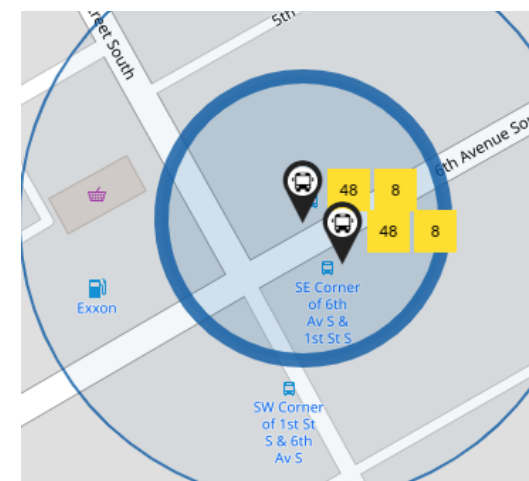

Live service updates are also available online at www.maxtransit.org

8 Sixth Ave S

Effective June 2019

6th Ave & 12th St
2nd Ave/1st Ave & Goldwire

www.maxtransit.org

8 Central - 6th Ave & 12th St - 2nd Ave & Goldwire/1st Ave & Goldwire

Saturday Outbound

Central Station	6th Ave & 12th St	Arrive 2nd Ave S & Goldwire	Arrive 1st Ave S & Goldwire
-	-	-	-
7:00 AM	7:10 AM	7:18 AM	-
7:39 AM	7:50 AM	7:59 AM	-
8:20 AM	8:32 AM	8:41 AM	-
9:03 AM	9:15 AM	9:23 AM	-
9:44 AM	9:55 AM	10:05 AM	-
10:25 AM	10:37 AM	10:46 AM	-
11:05 AM	11:17 AM	11:28 AM	-
11:52 AM	12:05 PM	12:15 PM	-
12:38 PM	12:50 PM	12:59 PM	-
1:19 PM	1:32 PM	-	1:43 PM
2:04 PM	2:15 PM	-	2:29 PM
2:55 PM	3:06 PM	-	3:18 PM
3:42 PM	3:56 PM	-	4:09 PM
4:36 PM	4:48 PM	-	5:03 PM
5:26 PM	5:39 PM	-	5:54 PM
6:17 PM	6:31 PM	-	6:42 PM
7:05 PM	7:16 PM	-	7:30 PM
7:49 PM	8:00 PM	-	8:14 PM
8:35 PM	8:46 PM	-	8:57 PM

8 2nd Ave & Goldwire/1st Ave & Goldwire - 6th Ave & 12th St - Central

Saturday Inbound

Leave 2nd Ave S & Goldwire	Leave 1st Ave S & Goldwire	6th Ave S & 12th St	Central Station
6:40 AM	-	6:46 AM	6:55 AM
7:21 AM	-	7:28 AM	7:34 AM
8:02 AM	-	8:09 AM	8:15 AM
8:44 AM	-	8:51 AM	8:58 AM
9:26 AM	-	9:33 AM	9:39 AM
10:08 AM	-	10:14 AM	10:20 AM
10:49 AM	-	10:55 AM	11:00 AM
11:31 AM	-	11:38 AM	11:47 AM
12:18 PM	-	12:26 PM	12:33 PM
1:02 PM	-	1:08 PM	1:14 PM
-	1:46 PM	1:53 PM	1:59 PM
-	2:32 PM	2:40 PM	2:50 PM
-	3:21 PM	3:29 PM	3:37 PM
-	4:12 PM	4:23 PM	4:31 PM
-	5:06 PM	5:13 PM	5:21 PM
-	5:57 PM	6:04 PM	6:12 PM
-	6:45 PM	6:54 PM	7:00 PM
-	7:33 PM	7:38 PM	7:44 PM
-	8:17 PM	8:23 PM	8:30 PM
-	9:00 PM	9:09 PM	9:13 PM

8 Central - 6th Ave & 12th St - 2nd Ave & Goldwire/1st Ave & Goldwire

Where to connect to other buses

UAB
2nd Ave S & 18th St S

6th Ave S & 1st St S

For more information: 521-0101
or visit our website:
www.maxtransit.org