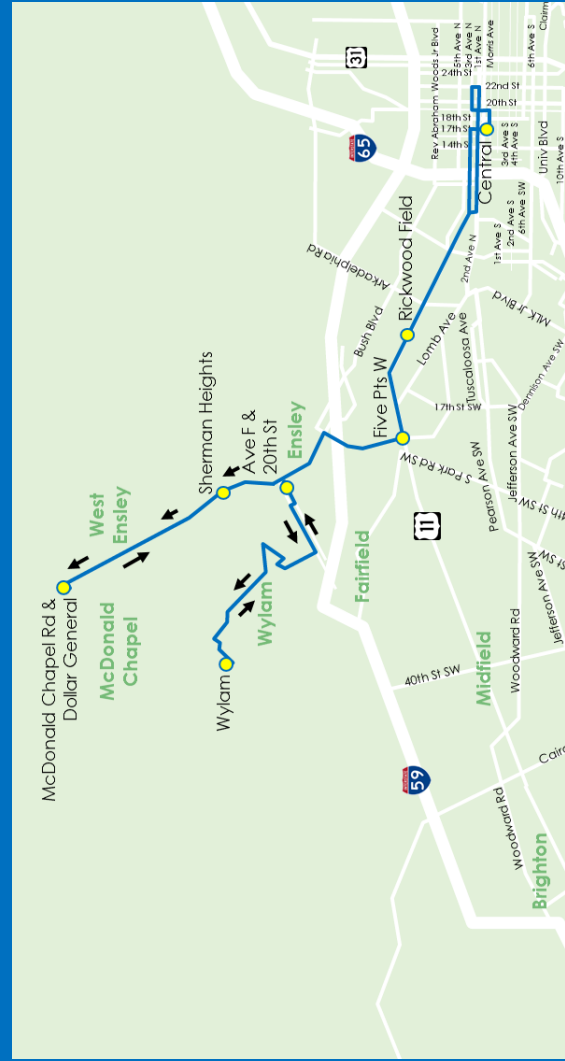

# 5 Ensley-Wylam

Effective June 2019

Rickwood Field  
Five Points West  
Avenue F & 20th St.  
Wylam

Sherman Heights

McDonald Chapel Rd. & Dollar General

[www.maxtransit.org](http://www.maxtransit.org)

## 5 Saturday Outbound

A	B	C	D	E	F	G
Central Station	Rickwood Field	Five Points W	Avenue F & 20th St	Wylam	Sherman Heights	McDonald Chapel Rd & Dollar General
-	-	-	-	6:05 AM	6:15 AM	6:20 AM
7:00 AM	7:15 AM	7:20 AM	7:28 AM	7:40 AM	7:50 AM	7:55 AM
8:40 AM	8:55 AM	9:00 AM	9:08 AM	9:20 AM	9:30 AM	9:35 AM
10:20 AM	10:35 AM	10:40 AM	10:48 AM	11:00 AM	11:10 AM	11:15 AM
12:00 PM	12:15 PM	12:20 PM	12:28 PM	12:40 PM	12:50 PM	12:55 PM
1:40 PM	1:55 PM	2:00 PM	2:08 PM	2:20 PM	2:30 PM	2:35 PM
3:20 PM	3:35 PM	3:40 PM	3:48 PM	4:00 PM	4:10 PM	4:15 PM
5:00 PM	5:15 PM	5:20 PM	5:28 PM	5:40 PM	5:50 PM	5:55 PM
6:40 PM	6:55 PM	7:00 PM	7:08 PM	7:20 PM	7:30 PM	7:35 PM
8:20 PM	8:35 PM	8:40 PM	8:48 PM	9:00 PM	-	-

## 5 Saturday Inbound

G	D	C	B	A
McDonald Chapel Rd & Dollar General	Avenue F & 20th St	Five Points W	Rickwood Field	Central Station
6:23 AM	6:33 AM	6:39 AM	6:45 AM	6:55 AM
8:00 AM	8:10 AM	8:16 AM	8:25 AM	8:35 AM
9:40 AM	9:50 AM	9:56 AM	10:05 AM	10:15 AM
11:20 AM	11:30 AM	11:36 AM	11:45 AM	11:55 AM
1:00 PM	1:10 PM	1:16 PM	1:25 PM	1:35 PM
2:40 PM	2:50 PM	2:56 PM	3:05 PM	3:15 PM
4:20 PM	4:30 PM	4:36 PM	4:45 PM	4:55 PM
6:00 PM	6:10 PM	6:16 PM	6:25 PM	6:35 PM
7:40 PM	7:50 PM	7:56 PM	8:05 PM	8:15 PM

## 5 Central - Rickwood Field - Five Points West - Ave F & 20th St - Wylam - Sherman Heights

Where to connect to other buses