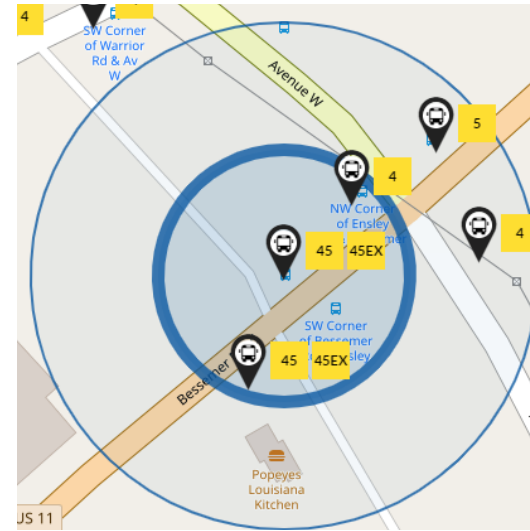

Five Points West Ensley Ave & Bessemer Rd

For more information: 521-0101
or visit our website: www.maxtransit.org