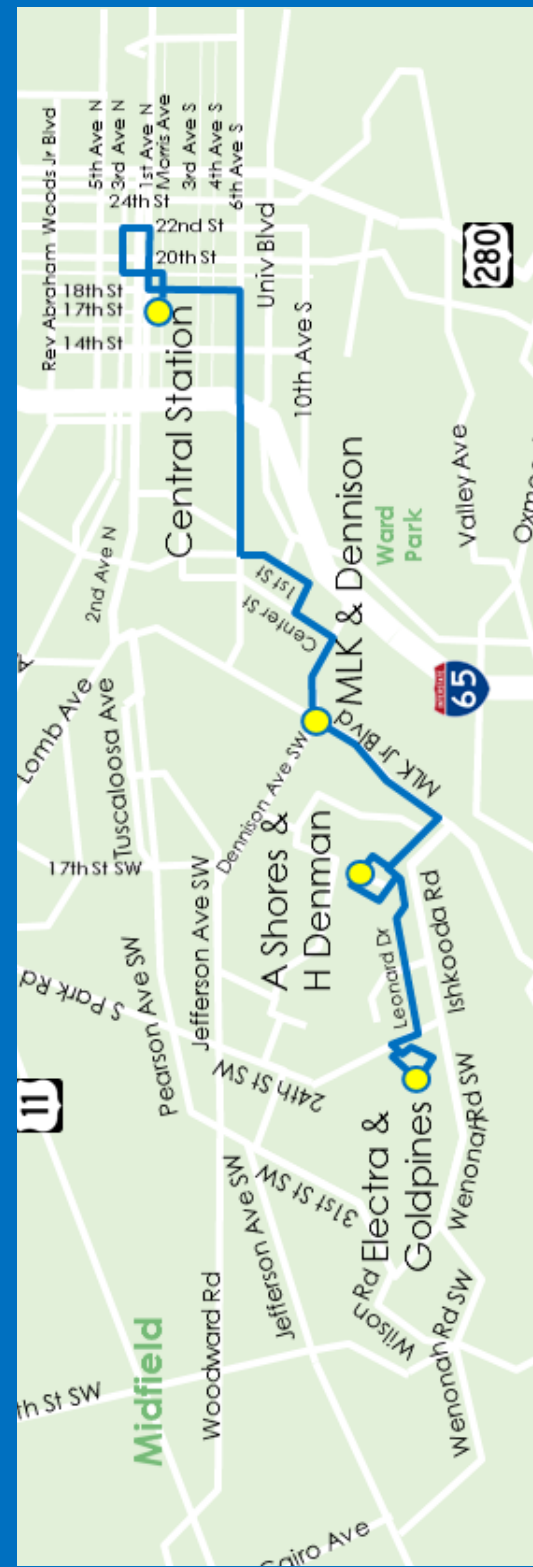

48 Saturday Outbound

48 Saturday Inbound

A Central Station	B MLK & Dennison	C Cooper Green Housing	D Jackson Heights	D Jackson Heights	D Jackson Heights	E 6th Ave & 12th St	A Central Station
7:09 AM	7:25 AM		7:33 AM	7:33 AM		8:04 AM	8:12 AM
8:17 AM	8:35 AM		8:44 AM	8:44 AM		9:13 AM	9:19 AM
9:24 AM	9:42 AM		9:51 AM	9:51 AM		10:14 AM	10:22 AM
10:27 AM	10:44 AM		10:53 AM	10:53 AM		11:20 AM	11:26 AM
11:31 AM	11:50 AM		11:58 AM	11:58 AM		12:28 PM	12:34 PM
12:39 PM	1:00 PM		1:11 PM	1:11 PM		1:39 PM	1:46 PM
1:51 PM	2:11 PM	2:19 PM	2:23 PM	2:23 PM	2:26 PM	2:46 PM	2:51 PM
2:56 PM	3:14 PM	3:22 PM	3:26 PM	3:26 PM	3:29 PM	3:53 PM	3:59 PM
4:04 PM	4:21 PM	4:29 PM	4:33 PM	4:33 PM	4:36 PM	4:55 PM	4:59 PM
5:04 PM	5:25 PM	5:33 PM	5:33 PM	5:33 PM	5:36 PM	5:58 PM	6:02 PM
6:07 PM	6:24 PM	6:32 PM	6:36 PM	6:36 PM	6:39 PM	7:01 PM	7:05 PM
7:10 PM	7:27 PM	7:35 PM	7:39 PM	7:39 PM	7:42 PM	8:00 PM	8:05 PM
8:10 PM	8:27 PM	8:33 PM	8:35 PM	8:35 PM	8:38 PM	8:57 PM	9:01 PM

48 Central - MLK & Dennison - Cooper Green Housing - Jackson Heights

MAX can get you where you want to go!

MAX Transit's Central Bus Station is just steps away from the Birmingham Intermodal Terminal. With 30+ routes leaving from this station, we can connect the Birmingham metro area to the rest of the country via our Interstate transit providers.

The Birmingham Intermodal Facility combines several modes of ground transportation in one central location. Here you can find the MAX bus central station, Greyhound bus service, Megabus service, Amtrak passenger rail and the city's Zyp bike program. The facility also includes a Birmingham Police substation, a food service area, a retail space and the Birmingham-Jefferson County Transit Authority's corporate offices.

Take MAX and leave the car at home!

For more information: 521-0101
or visit our website:
www.maxtransit.org