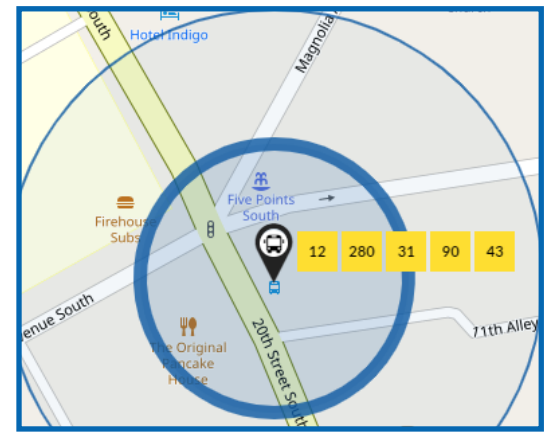

# Hwy 280

Effective May 2019

Five Points South  
Downtown Homewood  
The Summit  
Grandview  
The Colonnade  
Wal-Mart  
Lee Branch

**280** Central - UAB - Five Pts S - Homewood - Summit - Grandview - Walmart - Lee Branch

**Saturday Outbound**

Central Station	The Summit	Walmart
-	-	-
5:35 AM	6:01 AM	6:48 AM
8:02 AM	8:28 AM	9:16 AM
10:30 AM	10:58 AM	11:41 AM
12:57 PM	1:27 PM	2:08 PM
3:15 PM	3:45 PM	4:30 PM
5:44 PM	6:10 PM	6:48 PM
8:00 PM	8:31 PM	9:15 PM
10:26 PM	10:54 PM	11:31 PM

**280** Lee Branch - Walmart - Grandview - Summit - Homewood - Five Pts S - UAB - Central

**Saturday Inbound**

Walmart	The Summit	Central Station
4:30 AM	4:54 AM	5:30 AM
6:53 AM	7:16 AM	7:57 AM
9:21 AM	9:45 AM	10:25 AM
11:46 AM	12:13 PM	12:52 PM
2:13 PM	2:40 PM	3:10 PM
4:35 PM	5:03 PM	5:39 PM
6:53 PM	7:22 PM	7:55 PM
9:20 PM	9:44 PM	10:21 PM
-	-	-

**280** Central - UAB - Five Pts S - Homewood - Summit - Grandview - Walmart - Lee Branch

Where to connect to other buses

Five Points South

For more information: 521-0101  
or visit our website: [www.maxtransit.org](http://www.maxtransit.org)