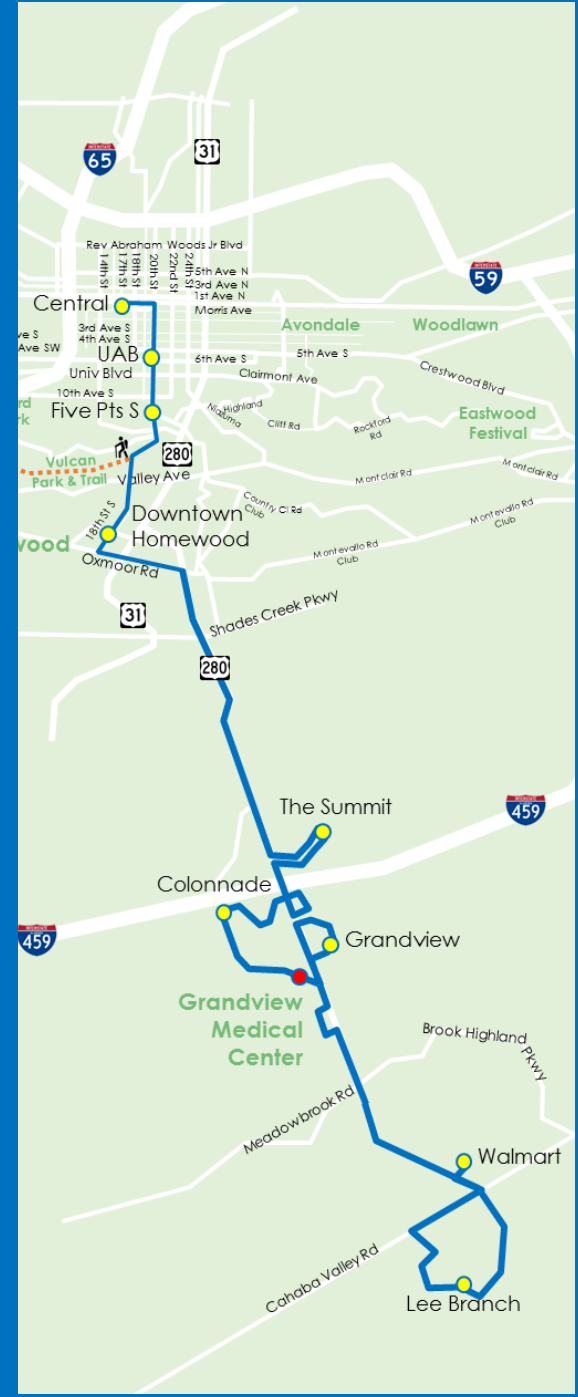

# Hwy 280

Effective May 2019

Five Points South  
Downtown Homewood  
The Summit  
Grandview  
The Colonnade  
Wal-Mart  
Lee Branch

**280** Central - UAB - Five Pts S - Homewood - Summit - Grandview - Walmart - Lee Branch

**Saturday Outbound**

Central Station	The Summit	Walmart
-	-	-
5:35 AM	6:01 AM	6:48 AM
8:02 AM	8:28 AM	9:16 AM
10:30 AM	10:58 AM	11:41 AM
12:57 PM	1:27 PM	2:08 PM
3:15 PM	3:45 PM	4:30 PM
5:44 PM	6:10 PM	6:48 PM
8:00 PM	8:31 PM	9:15 PM
10:26 PM	10:54 PM	11:31 PM

**280** Lee Branch - Walmart - Grandview - Summit - Homewood - Five Pts S - UAB - Central

**Saturday Inbound**

Walmart	The Summit	Central Station
4:30 AM	4:54 AM	5:30 AM
6:53 AM	7:16 AM	7:57 AM
9:21 AM	9:45 AM	10:25 AM
11:46 AM	12:13 PM	12:52 PM
2:13 PM	2:40 PM	3:10 PM
4:35 PM	5:03 PM	5:39 PM
6:53 PM	7:22 PM	7:55 PM
9:20 PM	9:44 PM	10:21 PM
-	-	-

**280** Central - UAB - Five Pts S - Homewood - Summit - Grandview - Walmart - Lee Branch

Where to connect to other buses

Five Points South

For more information: 521-0101  
or visit our website: [www.maxtransit.org](http://www.maxtransit.org)