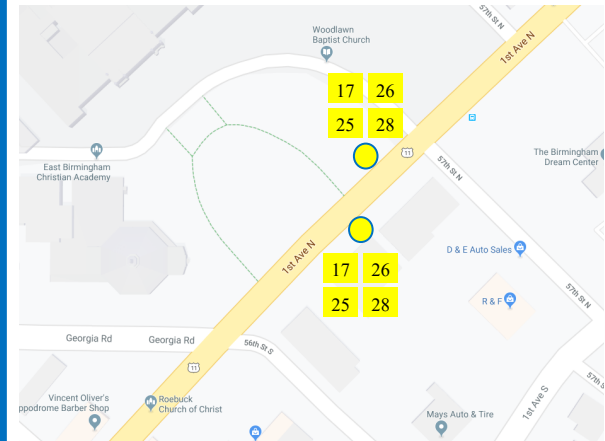

28 Central - 1st Ave N & 50th St - 1st Ave N & 68th St - Village Market - Walmart Roebuck

Where to connect to other buses

Woodlawn 1st Ave N & 56th St S

Downtown 1st Ave S & 20th St S

For more information: 521-0101
or visit our website: www.maxtransit.org