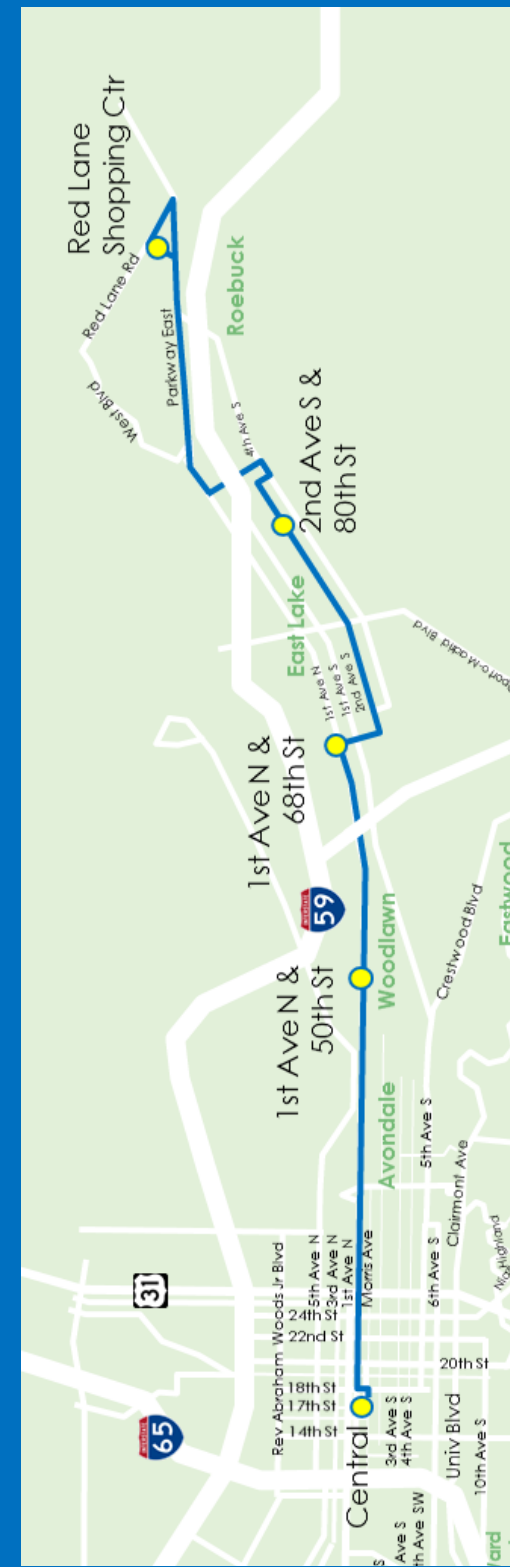

Live service updates are also available online at www.maxtransit.org

28 South Eastlake

Effective June 2019

1st Ave N & 50th St

1st Ave N & 68th St

Village Market

Walmart Roebuck

www.maxtransit.org

28 Central - 1st Ave N & 50th St - 1st Ave N & 68th St - Village Market - Walmart Roebuck

Where to connect to other buses

Woodlawn 1st Ave N & 56th St S

Downtown 1st Ave S & 20th St S

For more information: 521-0101
or visit our website: www.maxtransit.org