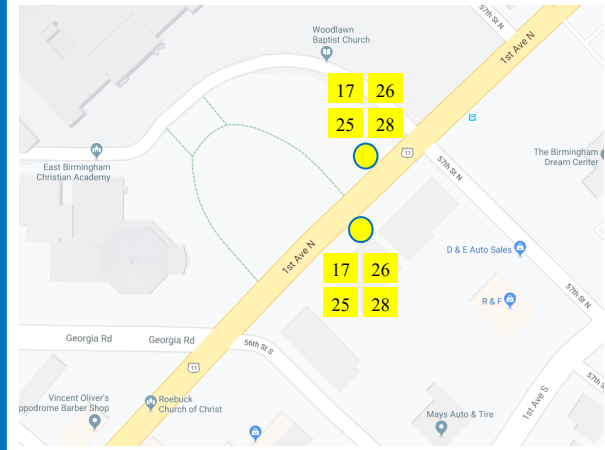

Live service updates are also available online at www.maxtransit.org

17 Eastwood Mall

Effective June 2019

www.maxtransit.org

17 Central - 3rd Ave S & 43rd St - Eastwood Walmart - Brussels Cir & Dublin

Saturday Outbound			Loop		Saturday Inbound		
A Central Station	B 3rd Ave S & 43rd St	C Eastwood Walmart	D Brussels Cir & Dublin	C Eastwood Walmart	C Eastwood Walmart	B 3rd Ave S & 43rd St	A Central Station
-	-	-	5:39 AM	5:44 AM	5:51 AM	6:00 AM	6:13 AM
6:18 AM	6:28 AM	6:45 AM	6:59 AM	7:12 AM	7:19 AM	7:39 AM	7:50 AM
7:10 AM	7:19 AM	7:35 AM	7:50 AM	8:03 AM	8:10 AM	8:31 AM	8:43 AM
7:55 AM	8:10 AM	8:30 AM	8:41 AM	8:55 AM	9:02 AM	9:25 AM	9:38 AM
8:48 AM	9:01 AM	9:20 AM	9:32 AM	9:45 AM	9:52 AM	10:13 AM	10:26 AM
9:43 AM	9:56 AM	10:15 AM	10:27 AM	10:39 AM	10:46 AM	11:07 AM	11:20 AM
10:31 AM	10:45 AM	11:05 AM	11:15 AM	11:28 AM	11:35 AM	11:54 AM	12:05 PM
11:25 AM	11:40 AM	11:59 AM	12:10 PM	12:23 PM	12:30 PM	12:50 PM	1:02 PM
12:10 PM	12:22 PM	12:40 PM	12:51 PM	1:03 PM	1:10 PM	1:27 PM	1:38 PM
1:07 PM	1:19 PM	1:38 PM	1:49 PM	2:01 PM	2:08 PM	2:28 PM	2:42 PM
1:53 PM	2:05 PM	2:23 PM	2:35 PM	2:48 PM	2:55 PM	3:14 PM	3:26 PM
2:47 PM	2:59 PM	3:17 PM	3:28 PM	3:39 PM	3:46 PM	4:05 PM	4:17 PM
3:36 PM	3:51 PM	4:09 PM	4:19 PM	4:31 PM	4:38 PM	4:56 PM	5:09 PM
4:22 PM	4:35 PM	4:56 PM	5:06 PM	5:16 PM	5:23 PM	5:43 PM	5:55 PM
5:14 PM	5:28 PM	5:48 PM	5:58 PM	6:09 PM	6:16 PM	6:35 PM	6:47 PM
6:00 PM	6:17 PM	6:38 PM	6:49 PM	7:02 PM	7:09 PM	7:28 PM	7:40 PM
6:52 PM	7:07 PM	7:28 PM	7:40 PM	7:54 PM	8:01 PM	8:21 PM	8:33 PM
7:45 PM	8:02 PM	8:23 PM	8:34 PM	8:47 PM	8:54 PM	9:13 PM	9:26 PM
8:38 PM	8:53 PM	9:14 PM	-	-	-	-	-

17 Central - 3rd Ave S & 43rd St - Eastwood Walmart - Brussels Cir & Dublin

Where to connect to other buses

Woodlawn
1st Ave N & 56th St S

Downtown
1st Ave S & 20th St S

For more information: 521-0101
or visit our website:
www.maxtransit.org