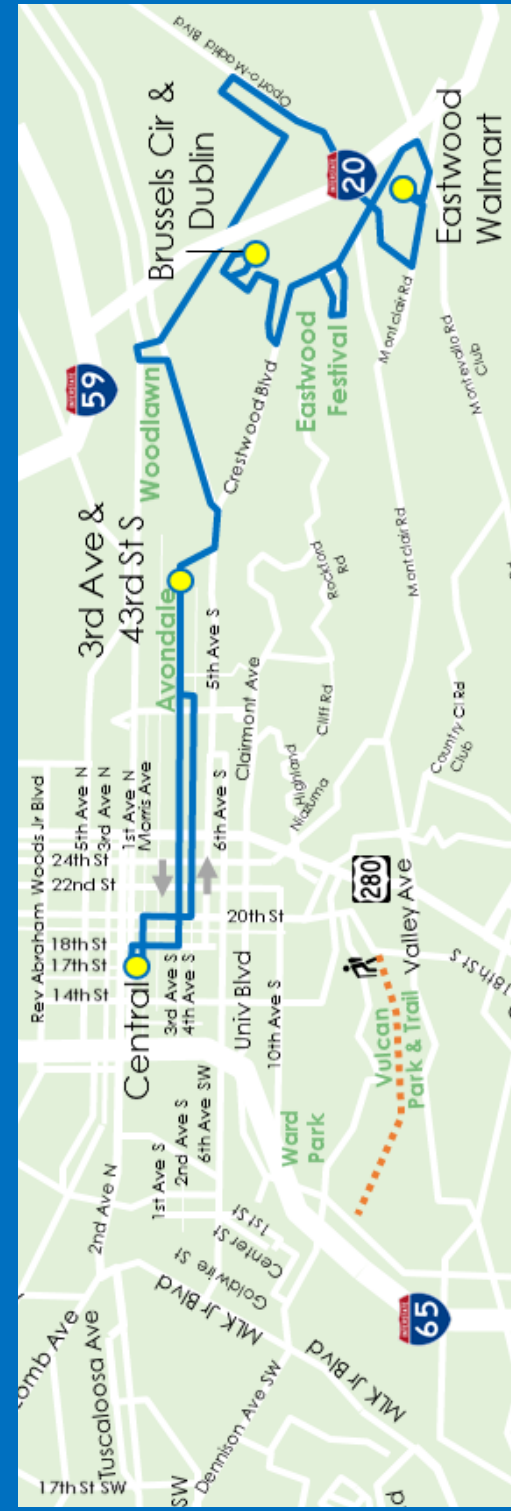

Live service updates are also available online at www.maxtransit.org

17 Eastwood Mall

Effective June 2019

www.maxtransit.org

17 Central - 3rd Ave S & 43rd St - Eastwood Walmart - Brussels Cir & Dublin

Saturday Outbound			Loop		Saturday Inbound		
A Central Station	B 3rd Ave S & 43rd St	C Eastwood Walmart	D Brussels Cir & Dublin	C Eastwood Walmart	C Eastwood Walmart	B 3rd Ave S & 43rd St	A Central Station
-	-	-	5:39 AM	5:44 AM	5:51 AM	6:00 AM	6:13 AM
6:18 AM	6:28 AM	6:45 AM	6:59 AM	7:12 AM	7:19 AM	7:39 AM	7:50 AM
7:10 AM	7:19 AM	7:35 AM	7:50 AM	8:03 AM	8:10 AM	8:31 AM	8:43 AM
7:55 AM	8:10 AM	8:30 AM	8:41 AM	8:55 AM	9:02 AM	9:25 AM	9:38 AM
8:48 AM	9:01 AM	9:20 AM	9:32 AM	9:45 AM	9:52 AM	10:13 AM	10:26 AM
9:43 AM	9:56 AM	10:15 AM	10:27 AM	10:39 AM	10:46 AM	11:07 AM	11:20 AM
10:31 AM	10:45 AM	11:05 AM	11:15 AM	11:28 AM	11:35 AM	11:54 AM	12:05 PM
11:25 AM	11:40 AM	11:59 AM	12:10 PM	12:23 PM	12:30 PM	12:50 PM	1:02 PM
12:10 PM	12:22 PM	12:40 PM	12:51 PM	1:03 PM	1:10 PM	1:27 PM	1:38 PM
1:07 PM	1:19 PM	1:38 PM	1:49 PM	2:01 PM	2:08 PM	2:28 PM	2:42 PM
1:53 PM	2:05 PM	2:23 PM	2:35 PM	2:48 PM	2:55 PM	3:14 PM	3:26 PM
2:47 PM	2:59 PM	3:17 PM	3:28 PM	3:39 PM	3:46 PM	4:05 PM	4:17 PM
3:36 PM	3:51 PM	4:09 PM	4:19 PM	4:31 PM	4:38 PM	4:56 PM	5:09 PM
4:22 PM	4:35 PM	4:56 PM	5:06 PM	5:16 PM	5:23 PM	5:43 PM	5:55 PM
5:14 PM	5:28 PM	5:48 PM	5:58 PM	6:09 PM	6:16 PM	6:35 PM	6:47 PM
6:00 PM	6:17 PM	6:38 PM	6:49 PM	7:02 PM	7:09 PM	7:28 PM	7:40 PM
6:52 PM	7:07 PM	7:28 PM	7:40 PM	7:54 PM	8:01 PM	8:21 PM	8:33 PM
7:45 PM	8:02 PM	8:23 PM	8:34 PM	8:47 PM	8:54 PM	9:13 PM	9:26 PM
8:38 PM	8:53 PM	9:14 PM	-	-	-	-	-

17 Central - 3rd Ave S & 43rd St - Eastwood Walmart - Brussels Cir & Dublin

Where to connect to other buses

Woodlawn
1st Ave N & 56th St S

Downtown
1st Ave S & 20th St S

For more information: 521-0101
or visit our website:
www.maxtransit.org