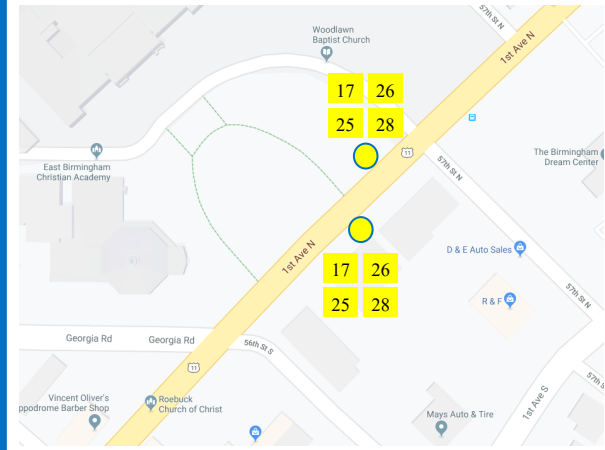

Live service updates are also available online at www.maxtransit.org

17
Eastwood
Mall

Effective June 2019

3rd Ave S & 43rd St
Eastwood Walmart
Brussels Cir & Dublin

www.maxtransit.org

17 Central - 3rd Ave S & 43rd St - Eastwood Walmart - Brussels Cir & Dublin

Weekday Outbound			Loop		Weekday Inbound		
A Central Station	B 3rd Ave S & 43rd St	C Eastwood Walmart	D Brussels Cir & Dublin	C Eastwood Walmart	C Eastwood Walmart	B 3rd Ave S & 43rd St	A Central Station
-	-	-	5:39 AM	5:44 AM	5:51 AM	6:00 AM	6:13 AM
6:18 AM	6:28 AM	6:45 AM	6:59 AM	7:12 AM	7:19 AM	7:39 AM	7:50 AM
7:10 AM	7:19 AM	7:35 AM	7:50 AM	8:03 AM	8:10 AM	8:31 AM	8:43 AM
7:55 AM	8:10 AM	8:30 AM	8:41 AM	8:55 AM	9:02 AM	9:25 AM	9:38 AM
8:48 AM	9:01 AM	9:20 AM	9:32 AM	9:45 AM	9:52 AM	10:13 AM	10:26 AM
9:43 AM	9:56 AM	10:15 AM	10:27 AM	10:39 AM	10:46 AM	11:07 AM	11:20 AM
10:31 AM	10:45 AM	11:05 AM	11:15 AM	11:28 AM	11:35 AM	11:54 AM	12:05 PM
11:25 AM	11:40 AM	11:59 AM	12:10 PM	12:23 PM	12:30 PM	12:50 PM	1:02 PM
12:10 PM	12:22 PM	12:40 PM	12:51 PM	1:03 PM	1:10 PM	1:27 PM	1:38 PM
1:07 PM	1:19 PM	1:38 PM	1:49 PM	2:01 PM	2:08 PM	2:28 PM	2:42 PM
1:53 PM	2:05 PM	2:23 PM	2:35 PM	2:48 PM	2:55 PM	3:14 PM	3:26 PM
2:47 PM	2:59 PM	3:17 PM	3:28 PM	3:39 PM	3:46 PM	4:05 PM	4:17 PM
3:36 PM	3:51 PM	4:09 PM	4:19 PM	4:31 PM	4:38 PM	4:56 PM	5:09 PM
4:22 PM	4:35 PM	4:56 PM	5:06 PM	5:16 PM	5:23 PM	5:43 PM	5:55 PM
5:14 PM	5:28 PM	5:48 PM	5:58 PM	6:09 PM	6:16 PM	6:35 PM	6:47 PM
6:00 PM	6:17 PM	6:38 PM	6:49 PM	7:02 PM	7:09 PM	7:28 PM	7:40 PM
6:52 PM	7:07 PM	7:28 PM	7:40 PM	7:54 PM	8:01 PM	8:21 PM	8:33 PM
7:45 PM	8:02 PM	8:23 PM	8:34 PM	8:47 PM	8:54 PM	9:13 PM	9:26 PM
8:38 PM	8:53 PM	9:14 PM	-	-	-	-	-

17 Central - 3rd Ave S & 43rd St - Eastwood Walmart - Brussels Cir & Dublin

Where to connect to other buses

Woodlawn
1st Ave N & 56th St S

Downtown
1st Ave S & 20th St S

For more information: 521-0101
or visit our website: www.maxtransit.org