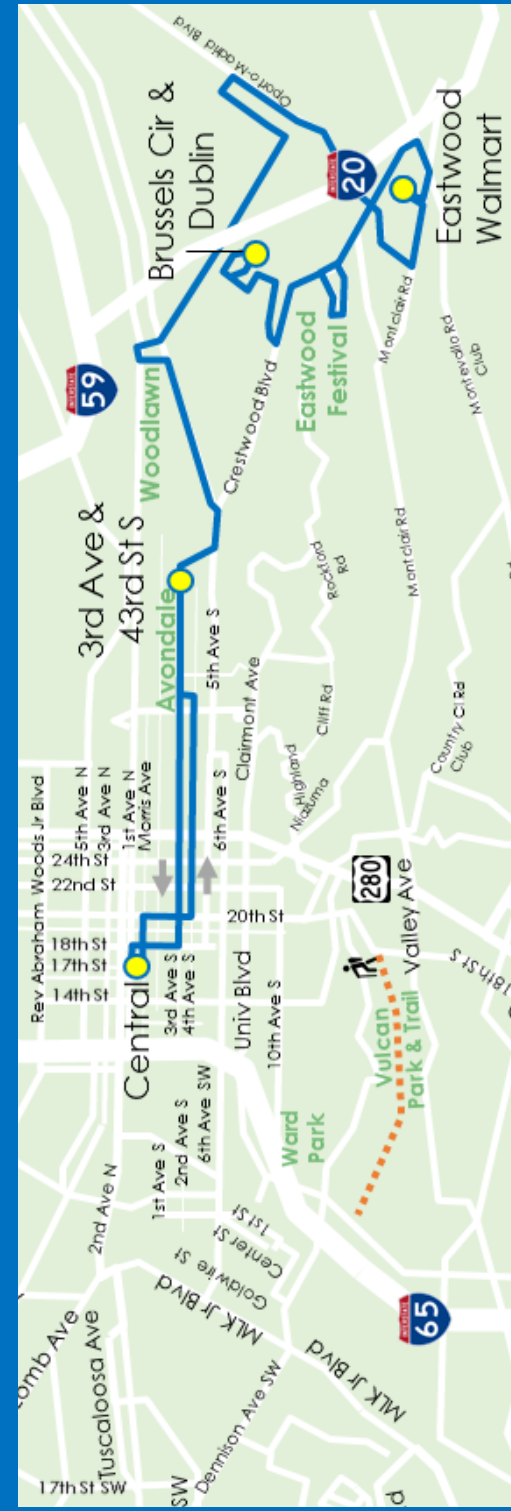

Live service updates are also available online at www.maxtransit.org

17
Eastwood
Mall

Effective June 2019

3rd Ave S & 43rd St
Eastwood Walmart
Brussels Cir & Dublin

www.maxtransit.org

17 Central - 3rd Ave S & 43rd St - Eastwood Walmart - Brussels Cir & Dublin

Weekday Outbound			Loop		Weekday Inbound		
A Central Station	B 3rd Ave S & 43rd St	C Eastwood Walmart	D Brussels Cir & Dublin	C Eastwood Walmart	C Eastwood Walmart	B 3rd Ave S & 43rd St	A Central Station
-	-	-	5:39 AM	5:44 AM	5:51 AM	6:00 AM	6:13 AM
6:18 AM	6:28 AM	6:45 AM	6:59 AM	7:12 AM	7:19 AM	7:39 AM	7:50 AM
7:10 AM	7:19 AM	7:35 AM	7:50 AM	8:03 AM	8:10 AM	8:31 AM	8:43 AM
7:55 AM	8:10 AM	8:30 AM	8:41 AM	8:55 AM	9:02 AM	9:25 AM	9:38 AM
8:48 AM	9:01 AM	9:20 AM	9:32 AM	9:45 AM	9:52 AM	10:13 AM	10:26 AM
9:43 AM	9:56 AM	10:15 AM	10:27 AM	10:39 AM	10:46 AM	11:07 AM	11:20 AM
10:31 AM	10:45 AM	11:05 AM	11:15 AM	11:28 AM	11:35 AM	11:54 AM	12:05 PM
11:25 AM	11:40 AM	11:59 AM	12:10 PM	12:23 PM	12:30 PM	12:50 PM	1:02 PM
12:10 PM	12:22 PM	12:40 PM	12:51 PM	1:03 PM	1:10 PM	1:27 PM	1:38 PM
1:07 PM	1:19 PM	1:38 PM	1:49 PM	2:01 PM	2:08 PM	2:28 PM	2:42 PM
1:53 PM	2:05 PM	2:23 PM	2:35 PM	2:48 PM	2:55 PM	3:14 PM	3:26 PM
2:47 PM	2:59 PM	3:17 PM	3:28 PM	3:39 PM	3:46 PM	4:05 PM	4:17 PM
3:36 PM	3:51 PM	4:09 PM	4:19 PM	4:31 PM	4:38 PM	4:56 PM	5:09 PM
4:22 PM	4:35 PM	4:56 PM	5:06 PM	5:16 PM	5:23 PM	5:43 PM	5:55 PM
5:14 PM	5:28 PM	5:48 PM	5:58 PM	6:09 PM	6:16 PM	6:35 PM	6:47 PM
6:00 PM	6:17 PM	6:38 PM	6:49 PM	7:02 PM	7:09 PM	7:28 PM	7:40 PM
6:52 PM	7:07 PM	7:28 PM	7:40 PM	7:54 PM	8:01 PM	8:21 PM	8:33 PM
7:45 PM	8:02 PM	8:23 PM	8:34 PM	8:47 PM	8:54 PM	9:13 PM	9:26 PM
8:38 PM	8:53 PM	9:14 PM	-	-	-	-	-

17 Central - 3rd Ave S & 43rd St - Eastwood Walmart - Brussels Cir & Dublin

Where to connect to other buses

Woodlawn
1st Ave N & 56th St S

Downtown
1st Ave S & 20th St S

For more information: 521-0101
or visit our website: www.maxtransit.org