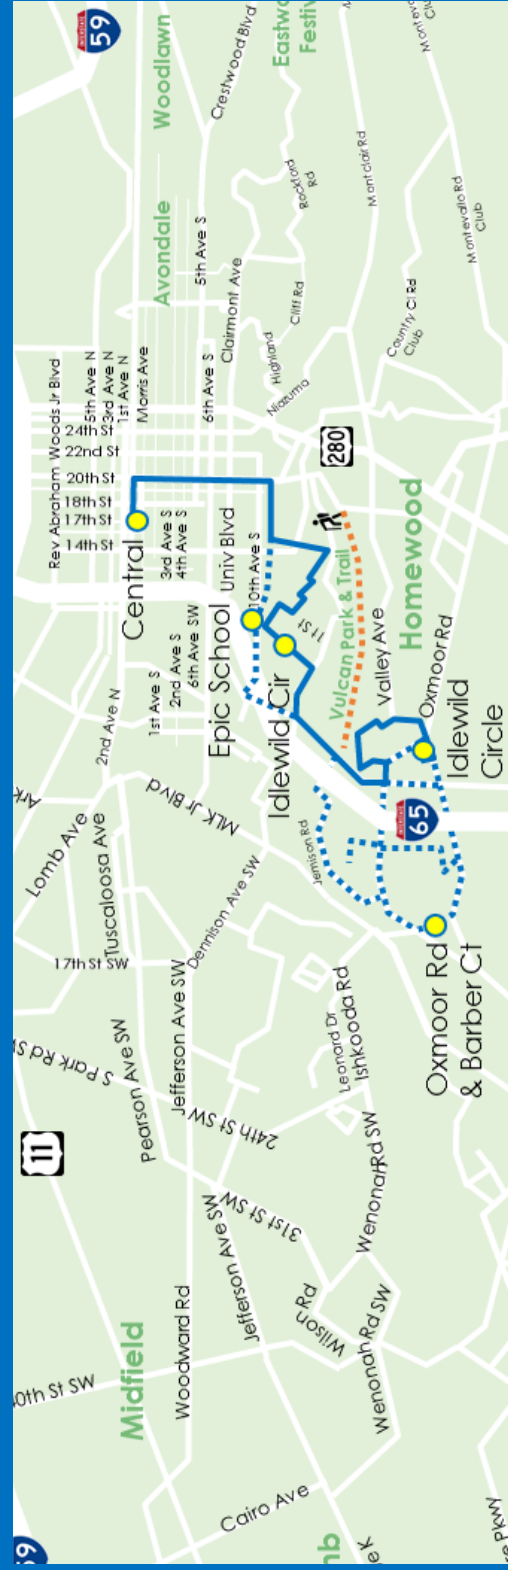

14 Saturday Outbound

A Central Station	B Epic School	C Idlewild Circle	D Palisades
-	-	-	-
6:35 AM	6:45 AM	6:54 AM	7:06 AM
7:15 AM	7:23 AM	7:32 AM	7:43 AM
7:46 AM	7:58 AM	8:06 AM	8:18 AM
8:21 AM	8:33 AM	8:42 AM	8:53 AM
8:56 AM	9:08 AM	9:16 AM	9:28 AM
9:30 AM	9:41 AM	9:50 AM	10:02 AM
10:06 AM	10:17 AM	10:26 AM	10:37 AM
10:38 AM	10:49 AM	10:58 AM	11:09 AM
11:15 AM	11:27 AM	11:36 AM	11:48 AM
11:47 AM	11:57 AM	12:06 PM	12:18 PM
12:23 PM	12:32 PM	12:42 PM	12:54 PM
1:31 PM	1:42 PM	1:52 PM	2:05 PM
2:42 PM	2:53 PM	3:03 PM	3:16 PM
3:52 PM	4:05 PM	4:15 PM	4:29 PM
5:06 PM	5:16 PM	5:26 PM	5:40 PM
6:16 PM	6:26 PM	6:36 PM	6:49 PM
7:24 PM	7:34 PM	7:44 PM	7:57 PM
8:32 PM	8:42 PM	8:53 PM	9:05 PM

14 Saturday Inbound

D Palisades	C Idlewild Circle	B Five Points South	A Central Station
6:00 AM	6:15 AM	6:22 AM	6:30 AM
7:11 AM	7:25 AM	7:32 AM	7:41 AM
7:48 AM	7:59 AM	8:08 AM	8:16 AM
8:23 AM	8:35 AM	8:42 AM	8:51 AM
8:58 AM	9:09 AM	9:16 AM	9:25 AM
9:33 AM	9:44 AM	9:51 AM	10:01 AM
10:07 AM	10:18 AM	10:26 AM	10:33 AM
10:42 AM	10:54 AM	11:01 AM	11:10 AM
11:14 AM	11:26 AM	11:33 AM	11:42 AM
11:53 AM	12:03 PM	12:10 PM	12:18 PM
12:23 PM	12:35 PM	12:44 PM	12:52 PM
12:59 PM	1:10 PM	1:18 PM	1:26 PM
2:10 PM	2:21 PM	2:29 PM	2:37 PM
3:21 PM	3:32 PM	3:39 PM	3:47 PM
4:34 PM	4:45 PM	4:53 PM	5:01 PM
5:45 PM	5:55 PM	6:03 PM	6:11 PM
6:54 PM	7:03 PM	7:12 PM	7:19 PM
8:02 PM	8:11 PM	8:20 PM	8:27 PM
9:10 PM	9:20 PM	9:28 PM	9:35 PM

14 Central - Epic School - Idlewild Circle - Palisades - Oxmoor Rd & Barber Ct.

Where to connect to other buses