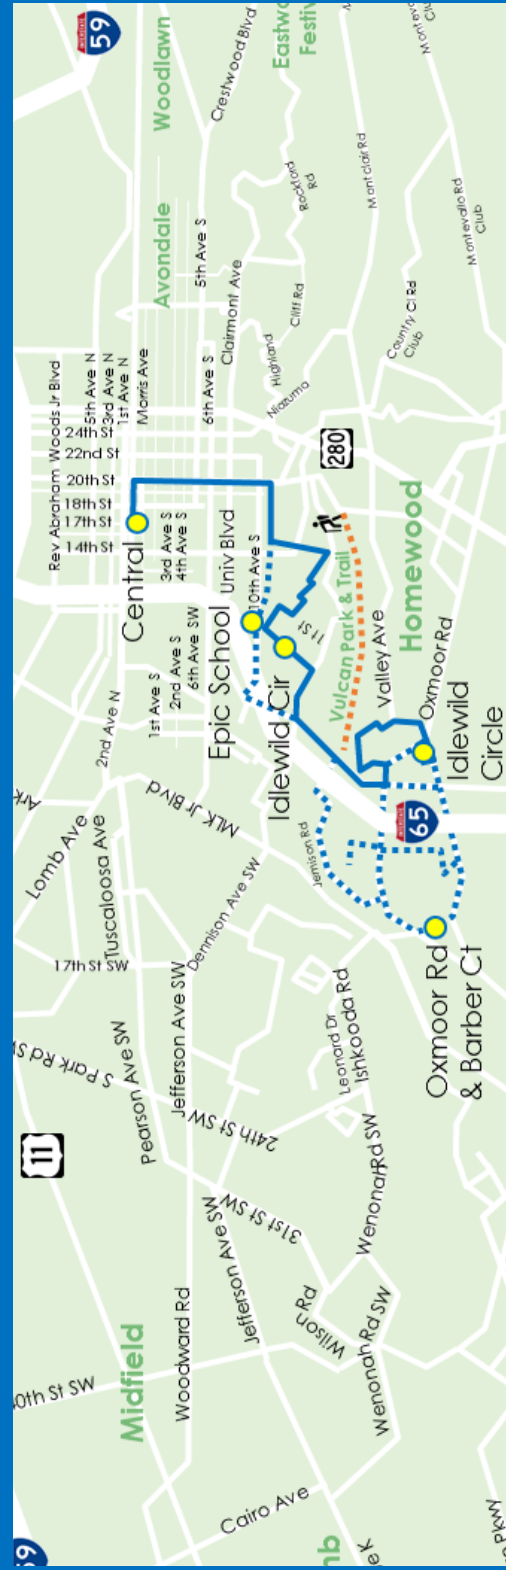

14 Saturday Outbound

14 Saturday Inbound

A Central Station	B Epic School	C Idlewild Circle	D Palisades	D Palisades	C Idlewild Circle	B Five Points South	A Central Station
-	-	-	-	-	-	-	-
6:35 AM	6:45 AM	6:54 AM	7:06 AM		6:15 AM	6:22 AM	6:30 AM
7:15 AM	7:23 AM	7:32 AM	7:43 AM		7:25 AM	7:32 AM	7:41 AM
7:46 AM	7:58 AM	8:06 AM	8:18 AM		7:59 AM	8:08 AM	8:16 AM
8:21 AM	8:33 AM	8:42 AM	8:53 AM		8:35 AM	8:42 AM	8:51 AM
8:56 AM	9:08 AM	9:16 AM	9:28 AM		9:09 AM	9:16 AM	9:25 AM
9:30 AM	9:41 AM	9:50 AM	10:02 AM		9:44 AM	9:51 AM	10:01 AM
10:06 AM	10:17 AM	10:26 AM	10:37 AM		10:18 AM	10:26 AM	10:33 AM
10:38 AM	10:49 AM	10:58 AM	11:09 AM		10:54 AM	11:01 AM	11:10 AM
11:15 AM	11:27 AM	11:36 AM	11:48 AM		11:26 AM	11:33 AM	11:42 AM
11:47 AM	11:57 AM	12:06 PM	12:18 PM		12:03 PM	12:10 PM	12:18 PM
12:23 PM	12:32 PM	12:42 PM	12:54 PM		12:35 PM	12:44 PM	12:52 PM
1:31 PM	1:42 PM	1:52 PM	2:05 PM		1:10 PM	1:18 PM	1:26 PM
2:42 PM	2:53 PM	3:03 PM	3:16 PM		2:21 PM	2:29 PM	2:37 PM
3:52 PM	4:05 PM	4:15 PM	4:29 PM		3:32 PM	3:39 PM	3:47 PM
5:06 PM	5:16 PM	5:26 PM	5:40 PM		4:45 PM	4:53 PM	5:01 PM
6:16 PM	6:26 PM	6:36 PM	6:49 PM		5:55 PM	6:03 PM	6:11 PM
7:24 PM	7:34 PM	7:44 PM	7:57 PM		7:03 PM	7:12 PM	7:19 PM
8:32 PM	8:42 PM	8:53 PM	9:05 PM		8:11 PM	8:20 PM	8:27 PM
					9:10 PM	9:20 PM	9:35 PM

14 Central - Epic School - Idlewild Circle - Palisades - Oxmoor Rd & Barber Ct.