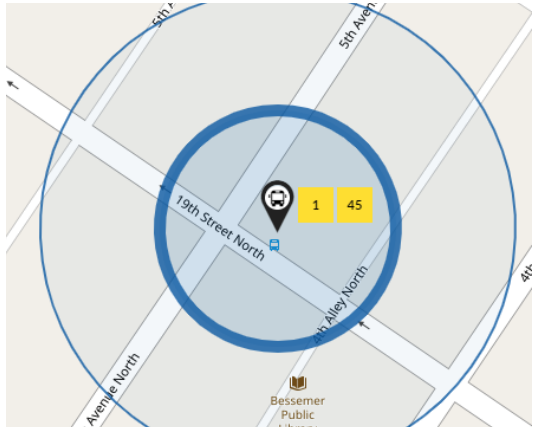

Downtown Bessemer 19th St N & 5th Ave N

For more information: 521-0101
or visit our website:
www.maxtransit.org