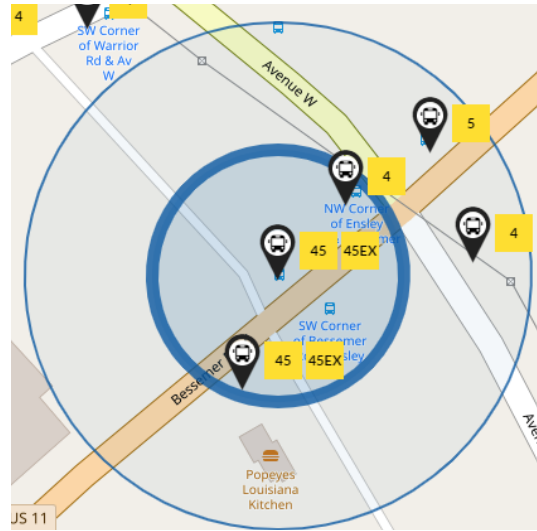

Five Points West Ensley Ave & Bessemer Rd