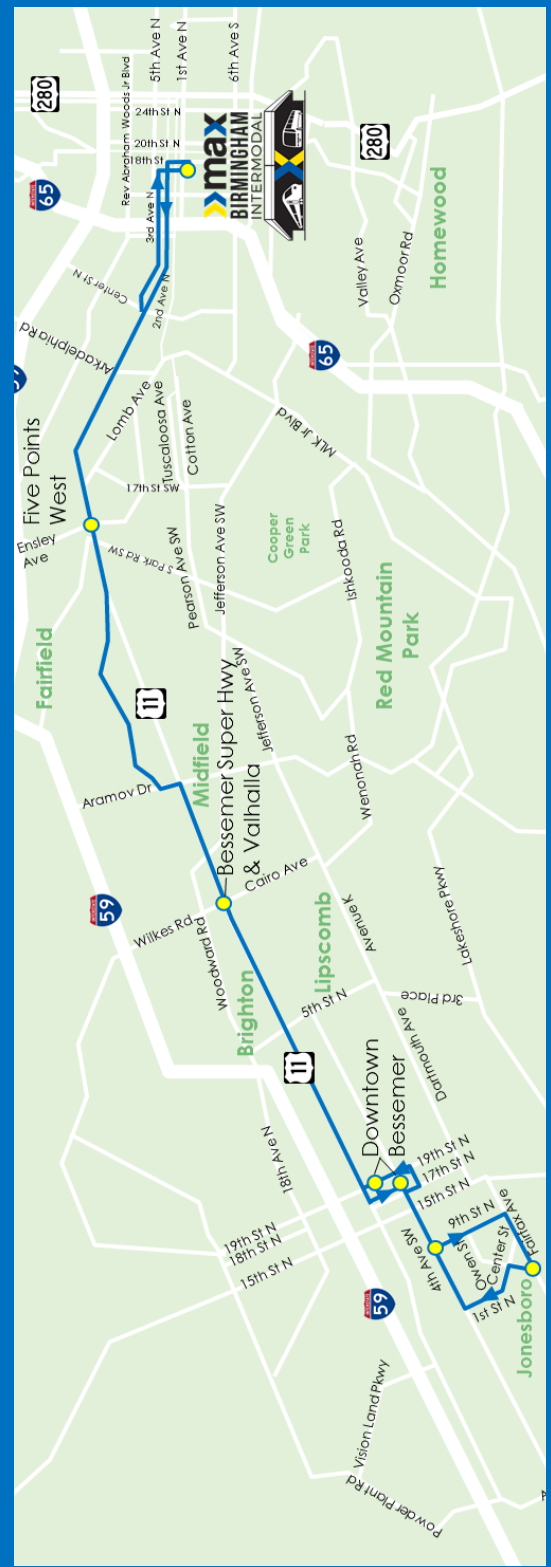

## 45 Bessemer-Jonesboro

Effective June 2019

Jonesboro  
Downtown Bessemer  
Bessemer Super Hwy Valhalla  
Five Points West

[www.maxtransit.org](http://www.maxtransit.org)

# 45 Saturday Outbound

# 45 Central - Five Points West - Valhalla - Downtown Bessemer - Jonesboro

Where to connect to other buses

## Five Points West Ensley Ave & Bessemer Rd