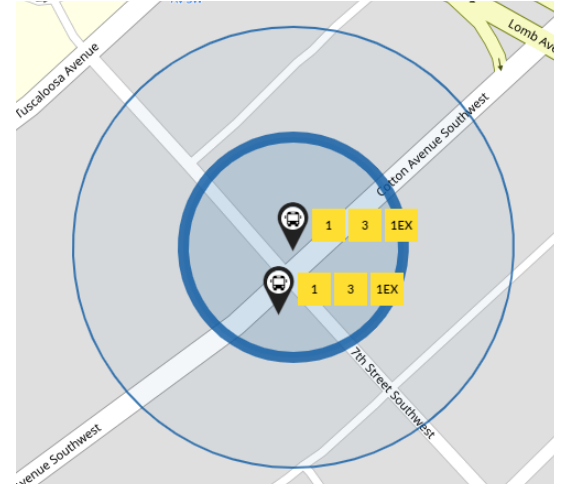

For more information: 521-0101
or visit our website:
www.maxtransit.org