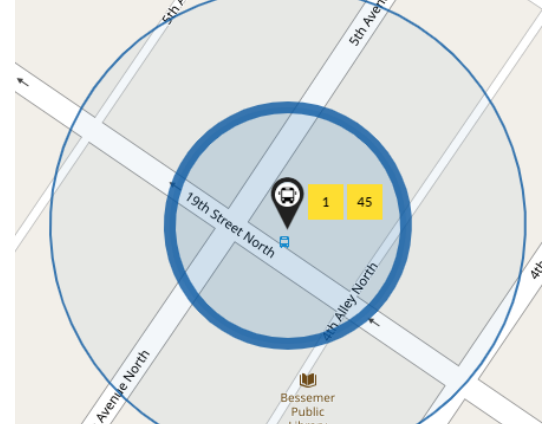

# 1 Saturday Outbound

Central Station	Jefferson & 40th St	5th Ave & 19th St	Pipe Shop (19th Ave & 18th St)	Walmart
6:30 AM	6:56 AM	7:14 AM	-	7:26 AM
7:30 AM	7:56 AM	8:14 AM	-	8:26 AM
8:35 AM	9:01 AM	9:19 AM	-	9:31 AM
9:35 AM	10:01 AM	10:19 AM	-	10:31 AM
10:40 AM	11:06 AM	11:24 AM	-	11:36 AM
11:40 AM	12:06 PM	12:24 PM	-	12:36 PM
12:45 PM	1:11 PM	1:29 PM	-	1:41 PM
1:45 PM	2:11 PM	2:29 PM	2:39 PM	-
2:50 PM	3:16 PM	3:34 PM	-	3:46 PM
3:50 PM	4:16 PM	4:34 PM	-	4:46 PM
4:55 PM	5:21 PM	5:39 PM	5:49 PM	-
5:55 PM	6:21 PM	6:39 PM	-	6:51 PM
7:00 PM	7:26 PM	7:44 PM	-	7:56 PM
8:00 PM	8:26 PM	8:44 PM	-	8:56 PM

# 1 Saturday Inbound

Walmart	UAB West	Pipe Shop (18th St & 19th Ave)	5th Ave & 18th St	Jefferson & 40th St	Central Station
-	-	-	5:40 AM	5:58 AM	6:24 AM
-	6:27 AM	6:35 AM	6:40 AM	6:58 AM	7:24 AM
7:30 AM	7:35 AM	7:43 AM	7:48 AM	8:06 AM	8:32 AM
8:30 AM	8:35 AM	-	8:48 AM	9:06 AM	9:32 AM
9:34 AM	9:39 AM	-	9:52 AM	10:10 AM	10:36 AM
10:34 AM	10:39 AM	-	10:52 AM	11:10 AM	11:36 AM
11:40 AM	11:45 AM	-	11:57 AM	12:15 PM	12:41 PM
12:40 PM	12:45 PM	-	12:57 PM	1:15 PM	1:41 PM
1:45 PM	1:50 PM	-	2:02 PM	2:20 PM	2:46 PM
-	2:50 PM	-	3:02 PM	3:20 PM	3:46 PM
3:50 PM	3:55 PM	-	4:07 PM	4:25 PM	4:51 PM
4:50 PM	4:55 PM	-	5:07 PM	5:25 PM	5:51 PM
-	6:00 PM	-	6:12 PM	6:30 PM	6:56 PM
6:55 PM	7:00 PM	-	7:12 PM	7:30 PM	7:56 PM
8:00 PM	8:05 PM	-	8:17 PM	8:35 PM	9:01 PM

# 1 Central - Princeton - Jefferson Ave & 40th - Downtown Bessemer - Pipe Shop - Walmart

Where to connect to other buses

## Downtown Bessemer 19th St N & 5th Ave N