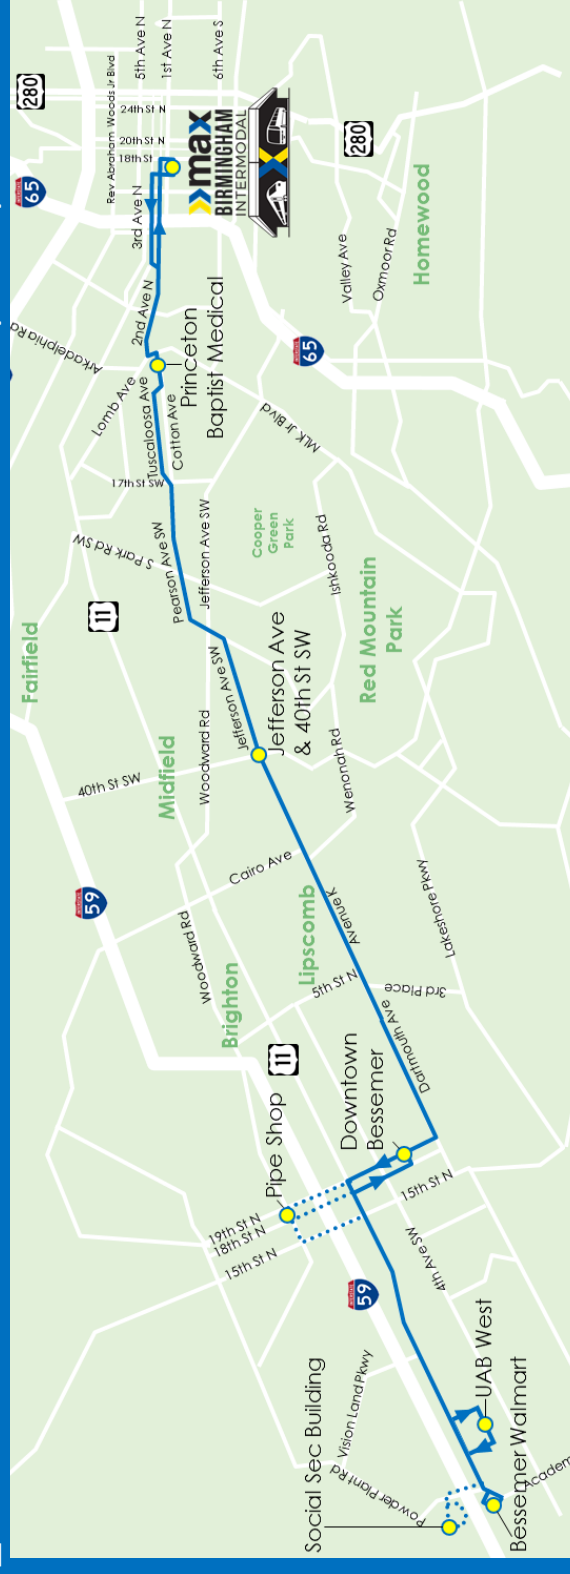

1 Saturday Outbound

Central Station	Jefferson & 40th St	5th Ave & 19th St	Pipe Shop (19th Ave & 18th St)	Walmart
6:30 AM	6:56 AM	7:14 AM	-	7:26 AM
7:30 AM	7:56 AM	8:14 AM	-	8:26 AM
8:35 AM	9:01 AM	9:19 AM	-	9:31 AM
9:35 AM	10:01 AM	10:19 AM	-	10:31 AM
10:40 AM	11:06 AM	11:24 AM	-	11:36 AM
11:40 AM	12:06 PM	12:24 PM	-	12:36 PM
12:45 PM	1:11 PM	1:29 PM	-	1:41 PM
1:45 PM	2:11 PM	2:29 PM	2:39 PM	-
2:50 PM	3:16 PM	3:34 PM	-	3:46 PM
3:50 PM	4:16 PM	4:34 PM	-	4:46 PM
4:55 PM	5:21 PM	5:39 PM	5:49 PM	-
5:55 PM	6:21 PM	6:39 PM	-	6:51 PM
7:00 PM	7:26 PM	7:44 PM	-	7:56 PM
8:00 PM	8:26 PM	8:44 PM	-	8:56 PM

1 Saturday Inbound

Walmart	UAB West	Pipe Shop (18th St & 19th Ave)	5th Ave & 18th St	Jefferson & 40th St	Central Station
-	-	-	5:40 AM	5:58 AM	6:24 AM
-	6:27 AM	6:35 AM	6:40 AM	6:58 AM	7:24 AM
7:30 AM	7:35 AM	7:43 AM	7:48 AM	8:06 AM	8:32 AM
8:30 AM	8:35 AM	-	8:48 AM	9:06 AM	9:32 AM
9:34 AM	9:39 AM	-	9:52 AM	10:10 AM	10:36 AM
10:34 AM	10:39 AM	-	10:52 AM	11:10 AM	11:36 AM
11:40 AM	11:45 AM	-	11:57 AM	12:15 PM	12:41 PM
12:40 PM	12:45 PM	-	12:57 PM	1:15 PM	1:41 PM
1:45 PM	1:50 PM	-	2:02 PM	2:20 PM	2:46 PM
-	2:50 PM	-	3:02 PM	3:20 PM	3:46 PM
3:50 PM	3:55 PM	-	4:07 PM	4:25 PM	4:51 PM
4:50 PM	4:55 PM	-	5:07 PM	5:25 PM	5:51 PM
-	6:00 PM	-	6:12 PM	6:30 PM	6:56 PM
6:55 PM	7:00 PM	-	7:12 PM	7:30 PM	7:56 PM
8:00 PM	8:05 PM	-	8:17 PM	8:35 PM	9:01 PM

1 Central - Princeton - Jefferson Ave & 40th - Downtown Bessemer - Pipe Shop - Walmart

Where to connect to other buses